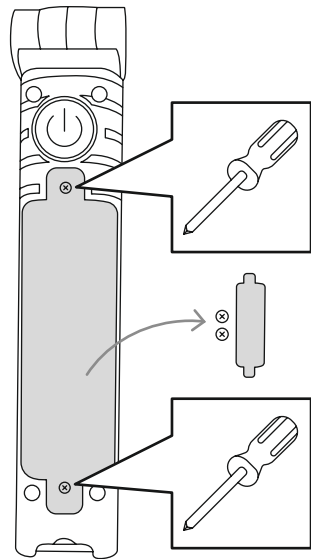

1. press: COB bright light
2. press: COB medium light
3. press: COB dimmed light
4. press: COB red permanently light
5. press: COB red flashing light

CHARGING

5 h

CHARGED

1

2

3

support.hama.com