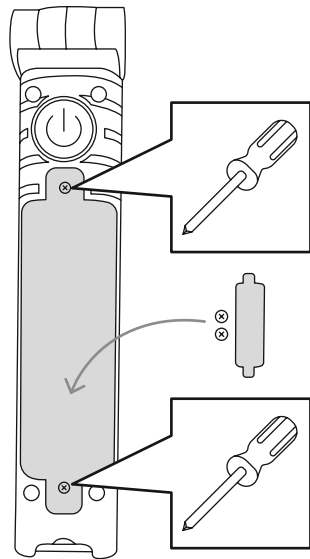

1. press: COB bright light
2. press: COB medium light
3. press: COB dimmed light
4. press: COB red permanently light
5. press: COB red flashing light

CHARGING

5 h

CHARGED

1

2

3

support.hama.com