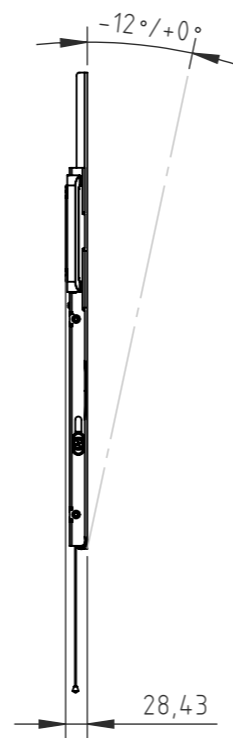

nach VESA-Standard 100x100, 200x100, 200x200, 200x300, 300x100, 300x200, 300x300,
300x400, 400x200, 400x300, 400x400, 500x400, 600x200, 600x300, 600x400, 600x500, 600x600,
800x200, 800x400, 800x500, 800x600
according to the VESA standard 100x100, 200x100, 200x200, 200x300, 300x100, 300x200, 300x300,
300x400, 400x200, 400x300, 400x400, 500x400, 600x200, 600x300, 600x400, 600x500, 600x600,
800x200, 800x400, 800x500, 800x600

Eigentumsrechte

Die in dieser Zeichnung enthaltenen Informationen sind alleiniges Eigentum der Hama GmbH & Co KG. Der Nachbau einzelner Teile oder im Ganzen sind ohne schriftliche Genehmigung der Hama GmbH & Co KG verboten.

The information contained in this drawing is the sole property of Hama Company. Any reproduction in part or as a whole without the written permission of Hama Company is prohibited.

Alle Maße in mm / all dimensions in mm

hama				Allgemein-toleranzen DIN ISO 2768-mK		Rohabmessung:	
				Datum	Name	Material: .	
				Erstellt 25.04.2024	X.Zhang	Gewicht (kg):0,631 Lagerplatz:	
				Gepr.		Benennung / Description:	
				Freig.		TV-Wandhalterung / wall bracket	
				Hama GmbH & Co KG 86653 Monheim/Germany www.hama.com			Artikelnummer / Part Number:
				Schutzvermerk ISO 16016 beachten			Status In Arbeit
						Maßstab / Scale	Format A3
Rev	Änderung	Datum	Name	Identnummer: 0000026712		1:10	Blatt / von 1 / 1