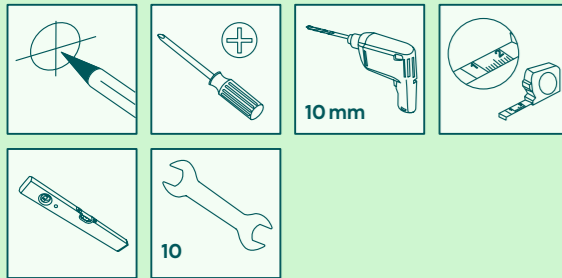

We are so happy you chose a
hama product.

Enjoy using it!

Quick Installation Guide

Required tools

Installation kit

A1		8x60 (x3)	C2		M6x20 (x4)
A2		Ø10x60 (x3)	D1		M8x12 (x4)
A3		M8 (x3)	D2		M8x20 (x4)
B1		M8 (x4)	D3		M8x30 (x4)
B2		Ø8x10 (x4)	D4		M8x50 (x4)
B3		Ø8x20 (x4)	E1		(x1)
C1		M6x12 (x4)	F1		(x1)