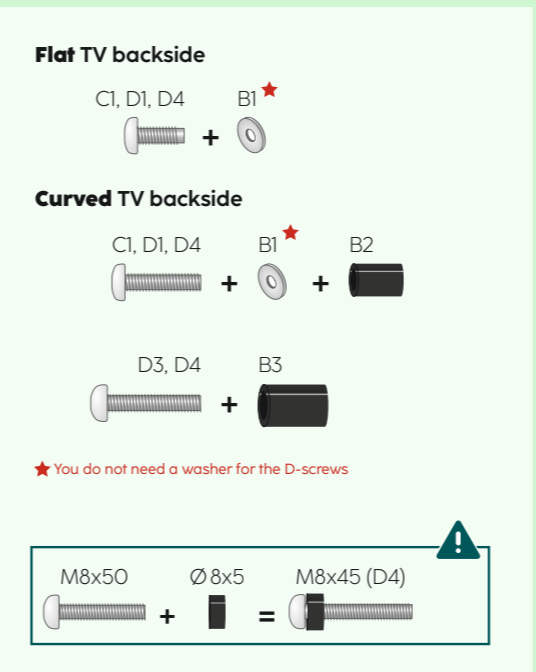

We are so happy you chose a
hama product.

Enjoy using it!

Quick Installation Guide

Required tools

Installation kit

A1		8x60 (x3)	C2		M6x20 (x4)
A2		Ø10x60 (x3)	D1		M8x12 (x4)
A3		M8 (x3)	D2		M8x20 (x4)
B1		M8 (x4)	D3		M8x30 (x4)
B2		Ø8x10 (x4)	D4		M8x50 (x4)
B3		Ø8x20 (x4)	E1		(x1)
C1		M6x12 (x4)	F1		(x1)