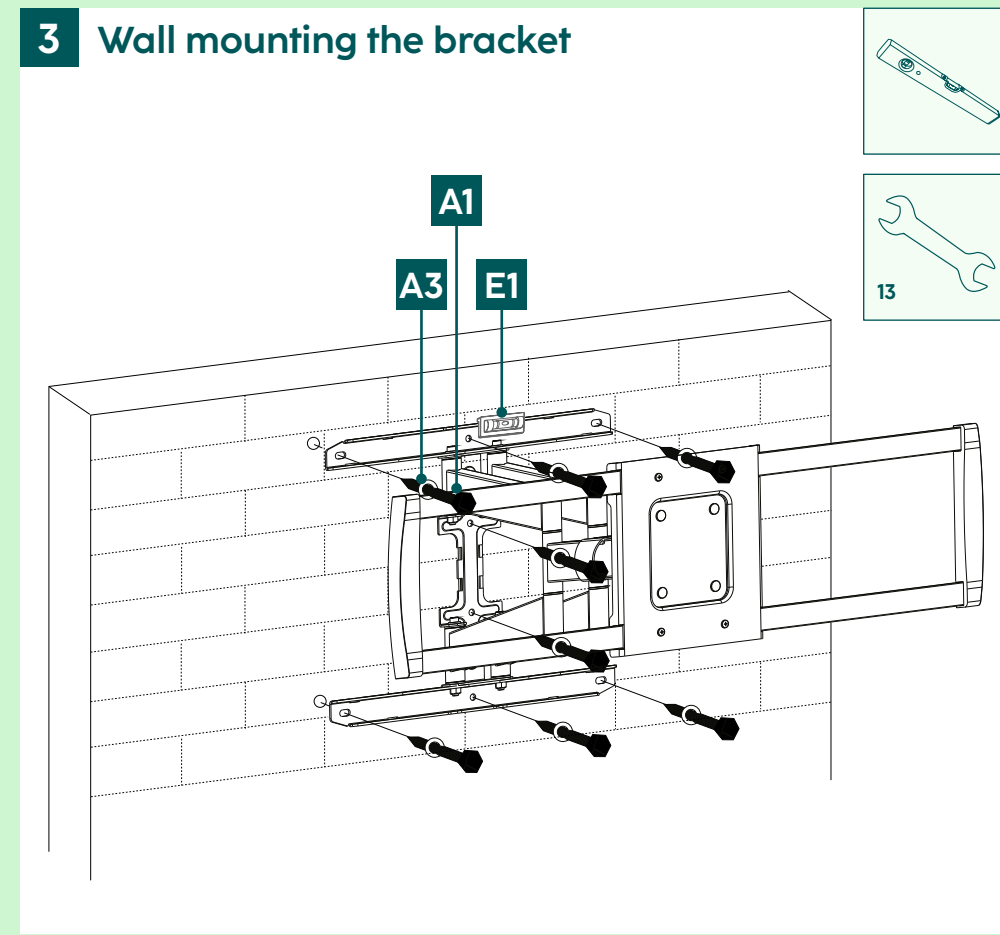

We are so happy you chose a
hama product.

Enjoy using it!

Quick Installation Guide

Required tools

Installation kit

A1		8x60 (x8)
A2		Ø10x60 (x8)
A3		M8 (x8)
B1		M6 (x4)
B2		Ø8x10 (x4)
B3		Ø8x20 (x4)
C1		M6x12 (x4)
C2		M6x20 (x4)
D1		M8x12 (x4)
D2		M8x20 (x4)
D3		M8x30 (x4)
D4		M8x50 (x4)
E1		(x1)
F1		4x10 (x4)
G1		5x5 (x2)
H1		(x2)
H2		(x2)