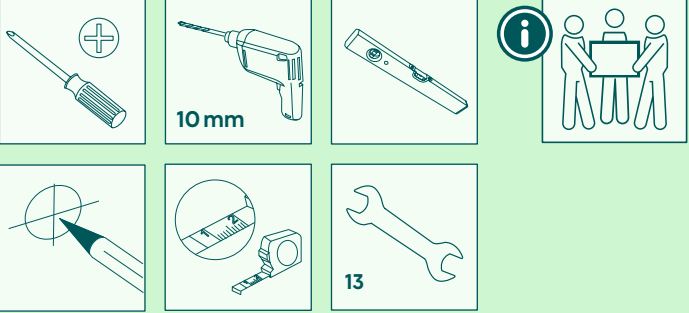

We are so happy you chose a
hama product.

Enjoy using it!

Quick Installation Guide

Required tools

Installation kit

A1		8x60 (x8)
A2		Ø10x60 (x8)
A3		M8 (x8)
B1		M6 (x4)
B2		Ø8x10 (x4)
B3		Ø8x20 (x4)
C1		M6x12 (x4)
C2		M6x20 (x4)
D1		M8x12 (x4)
D2		M8x20 (x4)
D3		M8x30 (x4)
D4		M8x50 (x4)
E1		(x1)
F1		4x10 (x4)
G1		5x5 (x2)
H1		(x2)
H2		(x2)