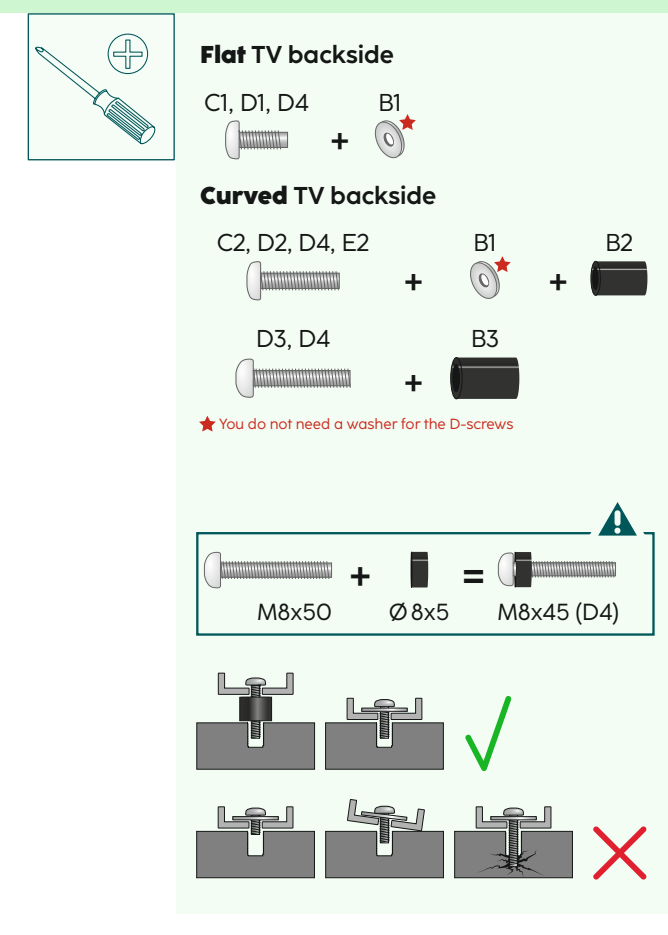

We are so happy you chose a
hama product.

Enjoy using it!

Quick Installation Guide

Required tools

Installation kit

A1		8x60 (x8)
A2		Ø10x60 (x8)
A3		M8 (x8)
B1		M6 (x4)
B2		Ø8x10 (x4)
B3		Ø8x20 (x4)
C1		M6x12 (x4)
C2		M6x20 (x4)
D1		M8x12 (x4)
D2		M8x20 (x4)
D3		M8x30 (x4)
D4		M8x50 (x4)
E1		(x1)
F1		4x10 (x4)
G1		5x5 (x2)
H1		(x2)
H2		(x2)