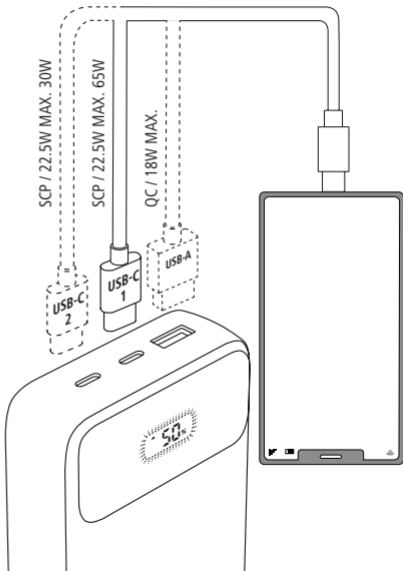

INPUT USB-C1:

5V/3A, 9V/3A, 12V/3A, 15V/3A, 20V/3.25A

INPUT USB-C2:

5V/3A, 9V/3A, 12V/2.5A, 15V/2A, 20V/1.5A

www.hama.com

🔍 00201781

➔ Downloads

<https://www.hama.com>