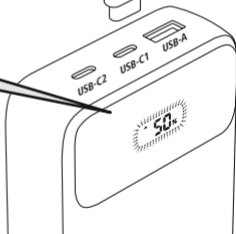

INPUT USB-C1:

5V/3A, 9V/3A, 12V/3A, 15V/3A, 20V/3.25A

INPUT USB-C2:

5V/3A, 9V/3A, 12V/2.5A, 15V/2A, 20V/1.5A

www.hama.com

🔍 00201781

➔ Downloads

<https://www.hama.com>