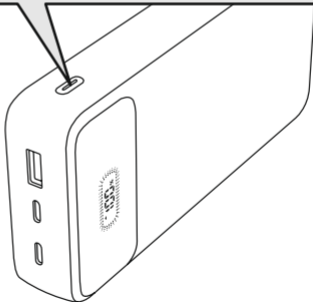

INPUT USB-C1:

5V/3A, 9V/3A, 12V/3A, 15V/3A, 20V/3.25A

INPUT USB-C2:

5V/3A, 9V/3A, 12V/2.5A, 15V/2A, 20V/1.5A

www.hama.com

🔍 00201781

➔ Downloads

<https://www.hama.com>