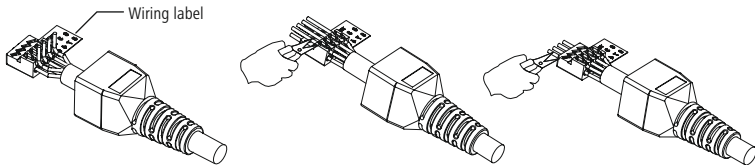

hama

Instruction Manual

Montageanweisung

JACK PIN DESIGNATIONS

	Patch	Cross Over
1	white/orange	white/green
2	orange	green
3	white/green	white/orange
4	blue	blue
5	white/blue	white/blue
6	green	orange
7	white/brown	white/brown
8	brown	brown

1

2 a

2 b

3

4

5

Undo

Compact CAT 6a plug suitable for

Round solid cable AWG 23 – 26 (1 x 0,41 – 1 x 0,56 mm)
Stranded cable AWG 24- 26 (7 x 0,16 – 7x 0,20 mm)

**Compatible to CAT5, CAT6,
CAT7, CAT8 - cable material**

Hama GmbH & Co KG
86652 Monheim/Germany
www.hama.com