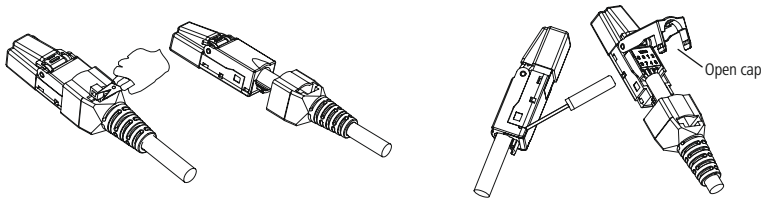

hama

Instruction Manual

Montageanweisung

JACK PIN DESIGNATIONS

	Patch	Cross Over
1	white/orange	white/green
2	orange	green
3	white/green	white/orange
4	blue	blue
5	white/blue	white/blue
6	green	orange
7	white/brown	white/brown
8	brown	brown

1

2 a

2 b

3

4

5

Undo

Compact CAT 6a plug suitable for

Round solid cable AWG 23 – 26 (1 x 0,41 – 1 x 0,56 mm)
Stranded cable AWG 24- 26 (7 x 0,16 – 7x 0,20 mm)

**Compatible to CAT5, CAT6,
CAT7, CAT8 - cable material**

Hama GmbH & Co KG
86652 Monheim/Germany
www.hama.com