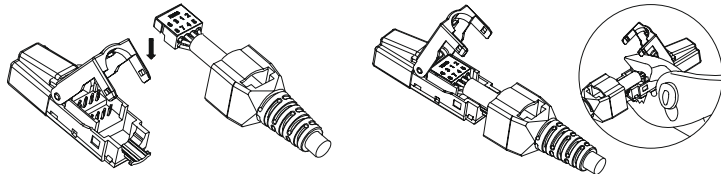

hama

Instruction Manual

Montageanweisung

JACK PIN DESIGNATIONS

	Patch	Cross Over
1	white/orange	white/green
2	orange	green
3	white/green	white/orange
4	blue	blue
5	white/blue	white/blue
6	green	orange
7	white/brown	white/brown
8	brown	brown

1

2 a

2 b

3

4

5

Undo

Compact CAT 6a plug suitable for

Round solid cable AWG 23 – 26 (1 x 0,41 – 1 x 0,56 mm)
Stranded cable AWG 24- 26 (7 x 0,16 – 7x 0,20 mm)

**Compatible to CAT5, CAT6,
CAT7, CAT8 - cable material**

Hama GmbH & Co KG
86652 Monheim/Germany
www.hama.com