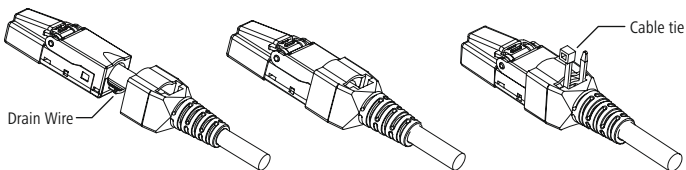

hama

Instruction Manual

Montageanweisung

JACK PIN DESIGNATIONS

	Patch	Cross Over
1	white/orange	white/green
2	orange	green
3	white/green	white/orange
4	blue	blue
5	white/blue	white/blue
6	green	orange
7	white/brown	white/brown
8	brown	brown

1

2 a

2 b

3

4

5

Undo

Compact CAT 6a plug suitable for

Round solid cable AWG 23 – 26 (1 x 0,41 – 1 x 0,56 mm)
Stranded cable AWG 24- 26 (7 x 0,16 – 7x 0,20 mm)

**Compatible to CAT5, CAT6,
CAT7, CAT8 - cable material**

Hama GmbH & Co KG
86652 Monheim/Germany
www.hama.com