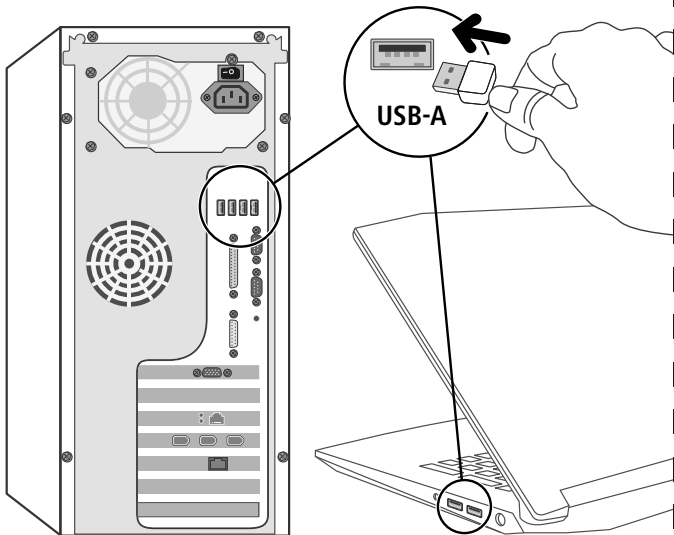

hama

00
182641

Keyboard

WK-300

A

B Pairing mode 2.4 GHz

+

C Pairing mode Bluetooth