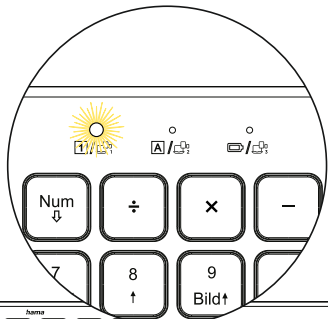

hama

00
182641

Keyboard

WK-300

A

B Pairing mode 2.4 GHz

+

C Pairing mode Bluetooth