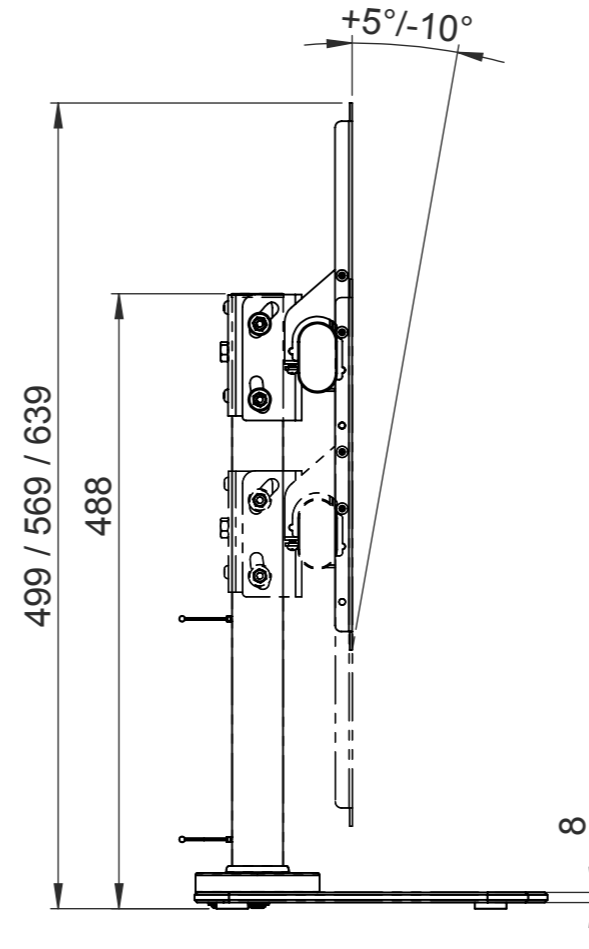

The transmission and reproduction of this document, utilization and communication of its contents are strictly prohibited unless expressly authorized. Offenders will be liable to pay damages. All rights in the event of patent, utility model or design patent registration reserved.

Weißgabe sowie Vervielfältigung dieses Dokuments, Verwertung und Mitteilung seines Inhalts sind verboten, soweit nicht ausdrücklich gestattet. Zuwiderhandlungen verpflichten zu Schadenersatz. Alle Rechte für den Fall der Patent-, Gebrauchsmuster- oder Geschmacksmerkmalsregistrirung vorbehalten.

Eigentumsrechte

Die in dieser Zeichnung enthaltenen Informationen sind alleiniges Eigentum der Hama GmbH & Co. KG. Der Nachbau einzelner Teile oder im Ganzen sind ohne schriftliche Genehmigung der Hama GmbH & Co. KG verboten.

The information contained in this drawing is the sole property of Hama Company. Any reproduction in part or as a whole without the written permission of Hama Company is prohibited.

Alle Maße in mm / all dimensions in mm

hama®

Allgemein-toleranzen
DIN ISO 2768-mK

DIN 6 T1 -
Proj.methode 1

Rohabmessung:

Material:

Lagerplatz:

Gewicht (kg): 0.001

Benennung / Description:

TV-Tischständer /TV desk stand

Artikelnummer / Part Number:

00179044

Status
In Arbeit

Format
A3

Maßstab / Scale

Blatt / von
1 / 1

Identnummer: 0000048584

Hama GmbH & Co KG
86653 Monheim/Germany
www.hama.com

Rev Änderung Datum Name Schutzvermerk ISO 16016 beachten

Datum Name

Erstellt 07.07.2017 K.Kimmerle

Gepr.

Freig.