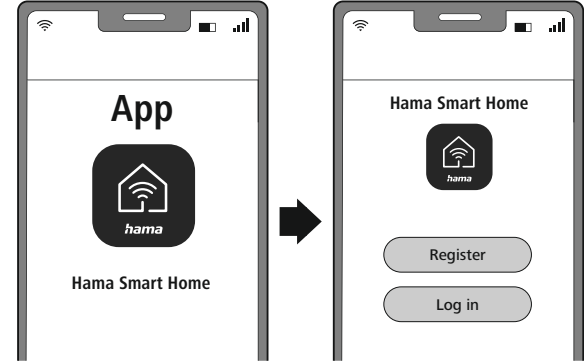

00176641/12.23

1

2

<https://link.hama.com/app/smart-home>

3

4

ON/OFF 5x

flashing