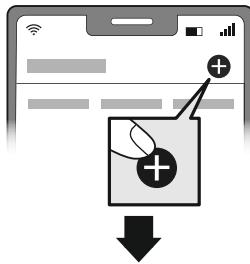

4

ON/OFF 3x

flashing

4

6

lights permanently