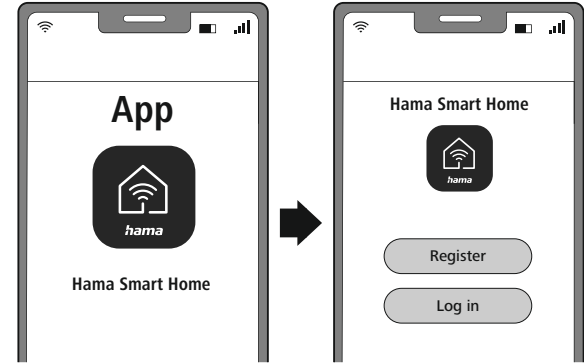

www.hama.com

00176535

Downloads

<https://www.hama.com/00176535>

1

2

<https://link.hama.com/app/smart-home>

3

4

ON/OFF 3x

flashing

4

6

lights permanently