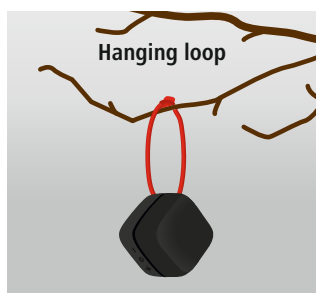

Available in these colors

00173156

00173157

00173158

The Bluetooth word mark and logos are owned by the Bluetooth SIG, Inc. and any use of such marks by hama is under license. Other trademarks and trade names are those of their respective owners.

4 047443 404275 00 173156

All specifications and descriptions are subject to change without notice.

hama®

THE SMART SOLUTION