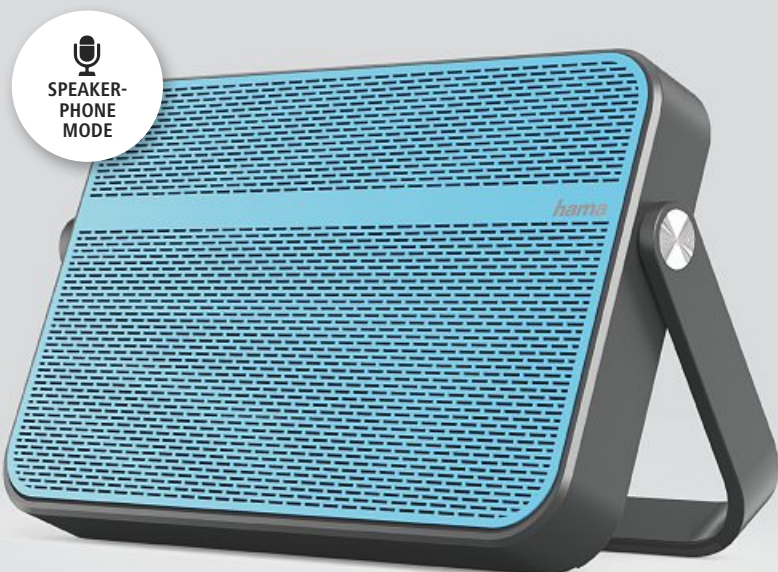

# MOBILE SPEAKER »BLADE«:

Portable compact speaker for smartphones, tablets etc. via Bluetooth®

IPx4 splash-proof

6h+

Rechargeable battery  
6+ hours playback

Aux / Line-In 3,5 mm

10  
Watt

Music Power

Rotation 360 degrees

## Top-Features

- ✓ splash-proof material for protection against moisture and dirt
- ✓ the carrying handle can be rotated 360° and is also usable as a base
- ✓ ideal for listening to music at home, in your garden or on your balcony
- ✓ additional AUX input for using the speaker with a cable
- ✓ battery-operated for complete mobility
- ✓ supports remote function for audio control with play/pause/title forward/title back and volume control
- ✓ integrated speakerphone mode
- ✓ rubberized buttons for handy, intuitive operation

## Technical data

<b>Bluetooth® Technology</b>	v2.1	<b>Charging voltage</b>	5 V  500 mA (USB)
<b>Bluetooth® Profile</b>	A2DP V1.2; AVRCP V1.4; HFP V1.5	<b>Connections</b>	3.5 mm Stereo Plug Micro USB
<b>Range</b>	< 10 m	<b>Size</b>	200 x 25 x 130 mm
<b>Max. Music Power</b>	10 W	<b>Weight</b>	460 g
<b>Sound System</b>	Stereo	<b>What's in the Box</b>	Mobile Bluetooth® speaker; USB-Adapter- charging cable; Connecting cable with a 3.5 mm jack plug; User manual
<b>Frequency</b>	160 Hz – 20 kHz		
<b>Impedance</b>	4 Ohm		
<b>Distortion (max.)</b>	1%		
<b>Battery Type</b>	3.7V Li-Ion min.: 2150 mAh / 7.96 Wh	<b>Compatible with</b>	WINDOWS, IOS, ANDROID
<b>Playback</b>	≤ 6 h (via Bluetooth®) ≤ 12 h (via AUX)	<b>Compatibility</b>	
<b>Charging time</b>	~ 6 – 7 h		