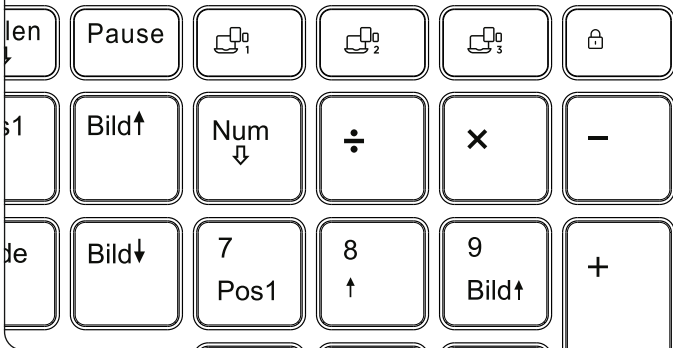

hama

XX
173068

Keyboard and Mouse Set

WK-750

A

B Pairing mode 2.4 GHz

C Pairing mode Bluetooth

D