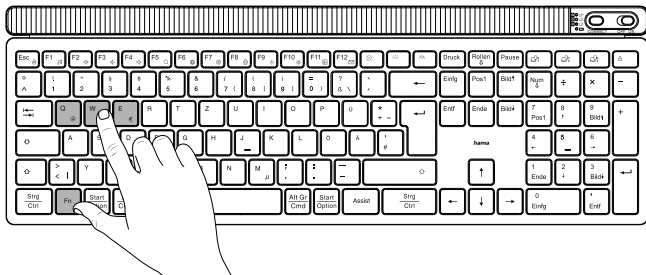

D

+

Android

+

Windows

+

**MacOS, iOS,
iPadOS**