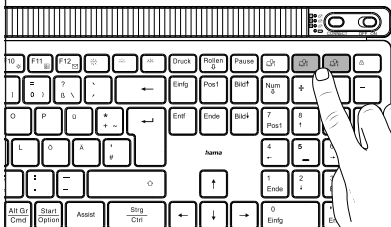

hama

XX
173068

Keyboard and Mouse Set

WK-750

A

B Pairing mode 2.4 GHz

C Pairing mode Bluetooth

D