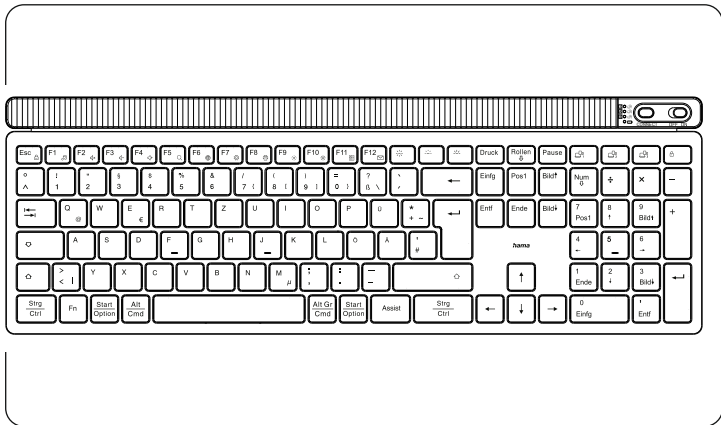

hama

XX
173068

Keyboard and Mouse Set

WK-750

A

B Pairing mode 2.4 GHz

C Pairing mode Bluetooth

D