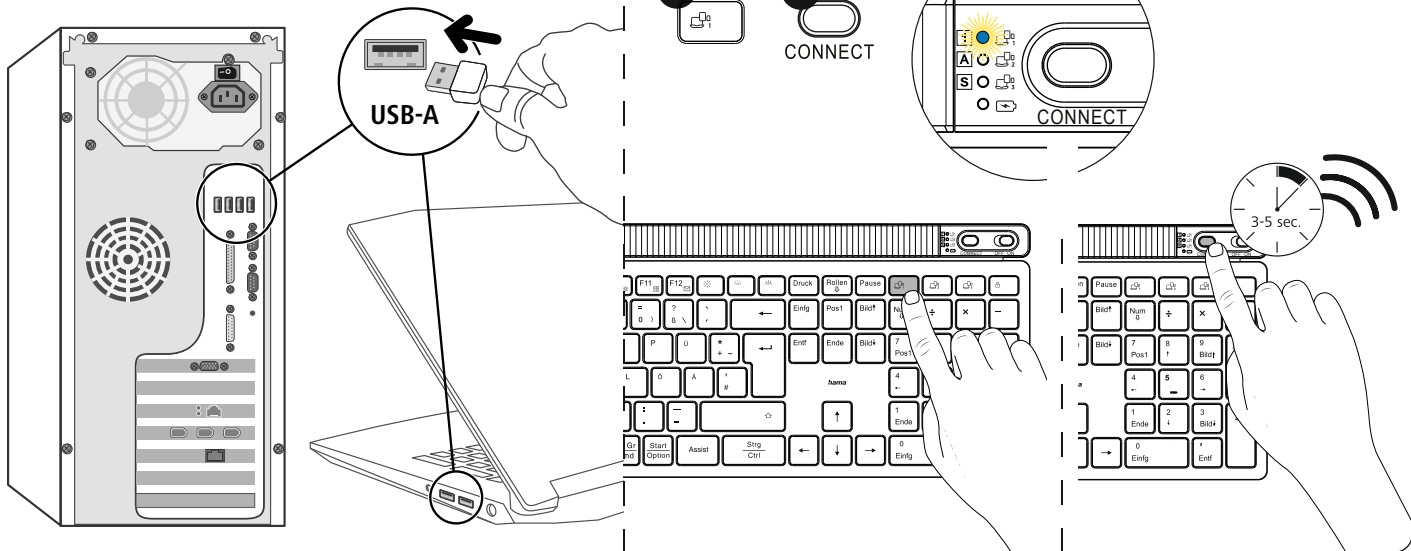

hama

XX
173068

Keyboard and Mouse Set

WK-750

A

B Pairing mode 2.4 GHz

C Pairing mode Bluetooth

D