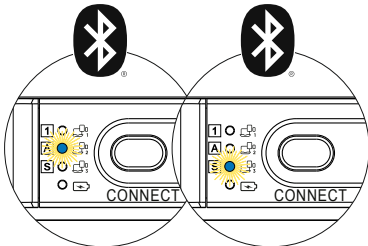

hama

XX
173068

Keyboard and Mouse Set

WK-750

A

B Pairing mode 2.4 GHz

C Pairing mode Bluetooth

D