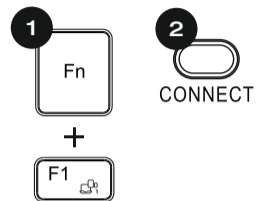

B Pairing mode 2.4 GHz