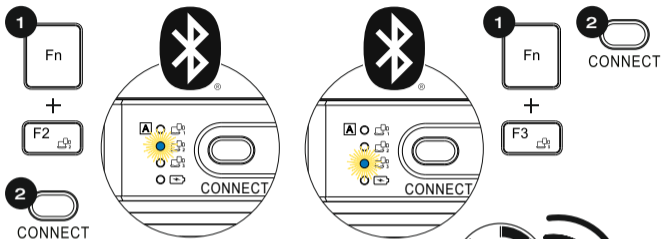

C Pairing mode Bluetooth