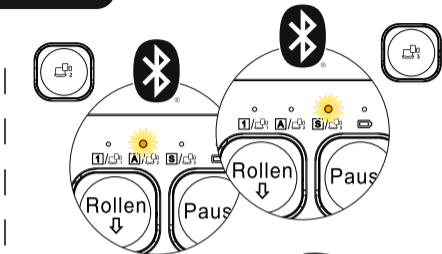

hama

XX
173065
173066

Keyboard and Mouse Set

WKM-550

A

B Pairing mode 2.4 GHz

C Pairing mode Bluetooth

D