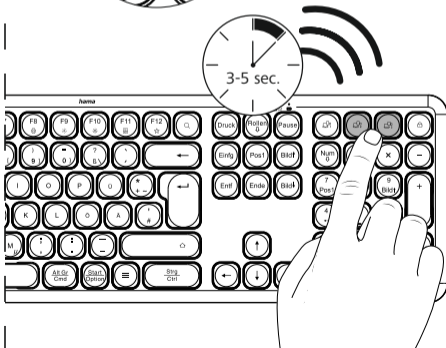

hama

XX
173065
173066

Keyboard and Mouse Set

WKM-550

A

B Pairing mode 2.4 GHz

C Pairing mode Bluetooth

D