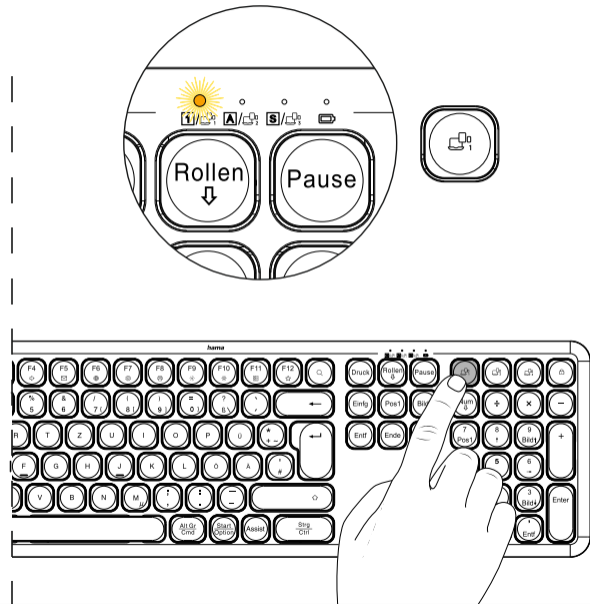

hama

XX
173065
173066

Keyboard and Mouse Set

WKM-550

A

B Pairing mode 2.4 GHz

C Pairing mode Bluetooth

D