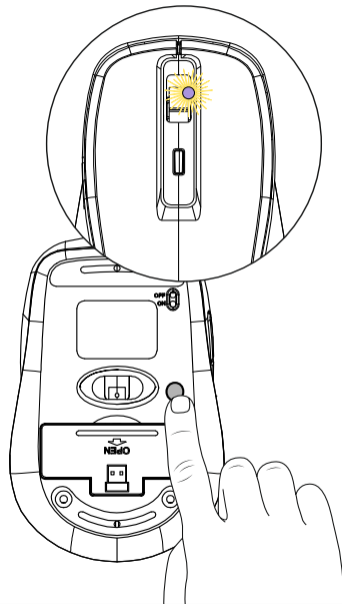

hama

XX
173065
173066

Keyboard and Mouse Set

WKM-550

A

B Pairing mode 2.4 GHz

C Pairing mode Bluetooth

D