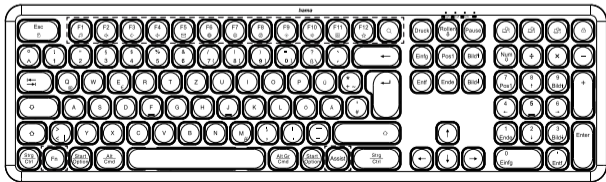

F

Assist = AI assistant

Fn +

= = = = = = = =

= = = =