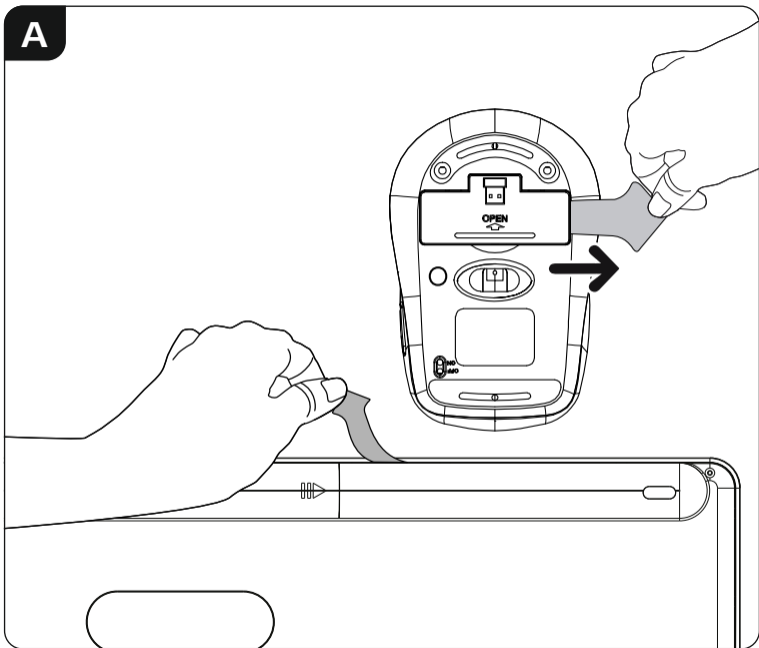

hama

XX
173065
173066

Keyboard and Mouse Set

WKM-550

A

B Pairing mode 2.4 GHz

C Pairing mode Bluetooth

D