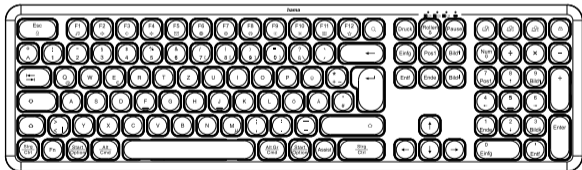

hama

XX
173065
173066

Keyboard and Mouse Set

WKM-550

A

B Pairing mode 2.4 GHz

C Pairing mode Bluetooth

D