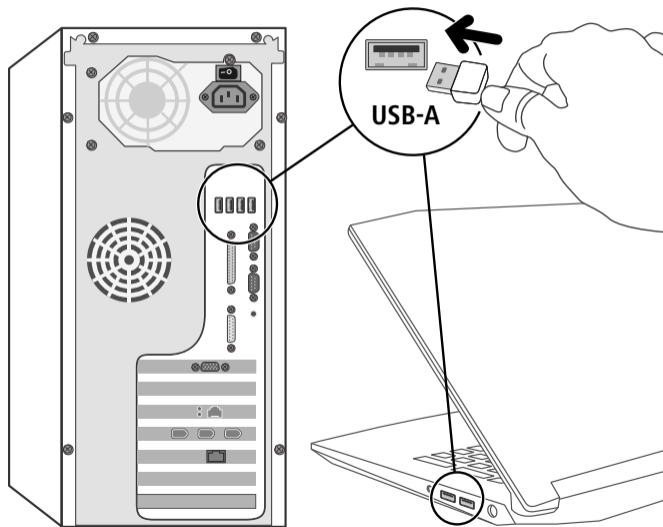

hama

XX
173065
173066

Keyboard and Mouse Set

WKM-550

A

B Pairing mode 2.4 GHz

C Pairing mode Bluetooth

D