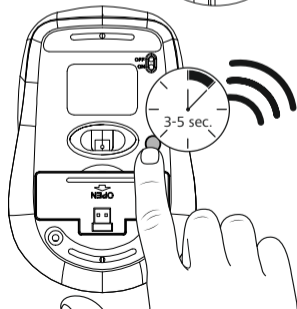

hama

XX
173065
173066

Keyboard and Mouse Set

WKM-550

A

B Pairing mode 2.4 GHz

C Pairing mode Bluetooth

D