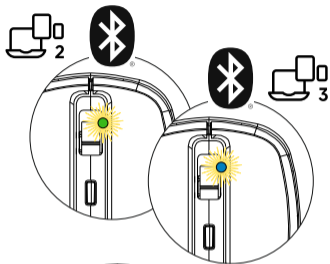

hama

XX
173065
173066

Keyboard and Mouse Set

WKM-550

A

B Pairing mode 2.4 GHz

C Pairing mode Bluetooth

D