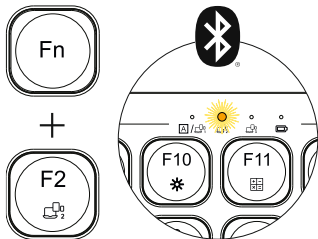

C Pairing mode Bluetooth