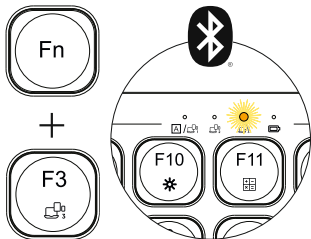

C Pairing mode Bluetooth