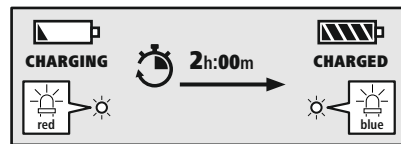

hama

00139938

BLUETOOTH® ON-EAR-STEREO-HEADSET "BT700"

ON: ↓ „Power on”
OFF: ↑ „Power off”

10min

STAND BY