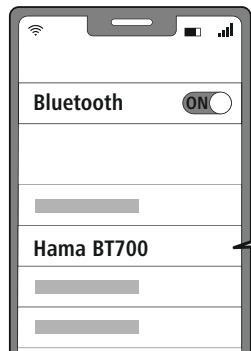

Password

0000

	Siri / Google		
			MUTE
			MUTE

www.hama.com

00139938

→ Downloads

support.hama.com/00139938

Service & Support

support.hama.com

+49 9091 502-0

hama

Hama GmbH & Co KG
86652 Monheim / Germany

The Bluetooth® word mark and logos are registered trademarks owned by the Bluetooth SIG, Inc. and any use of such marks by Hama GmbH & Co KG is under license. Other trademarks and trade names are those of their respective owners.