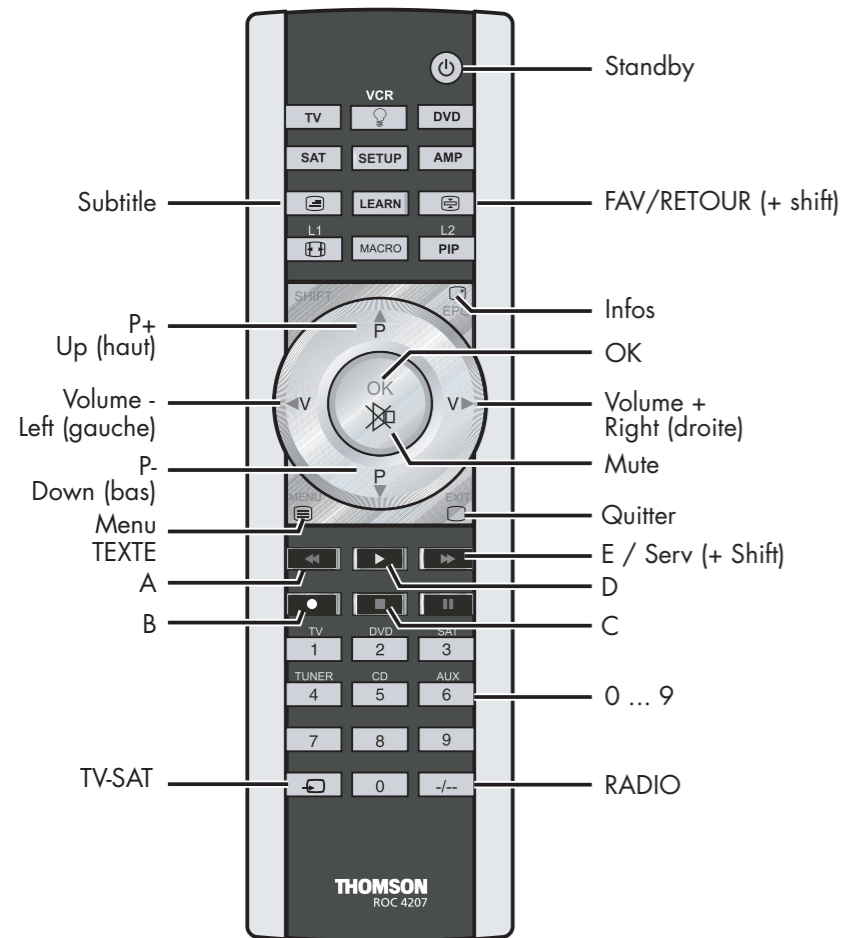

CODE 0570
(Logo registered by TPS)

ROC 4207