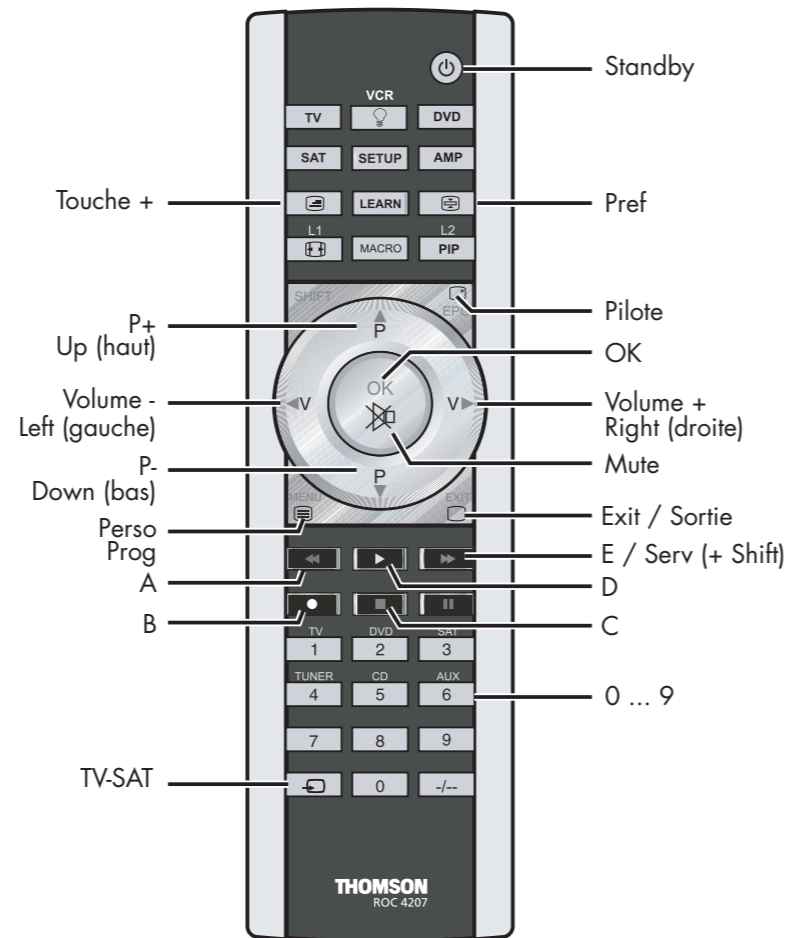

CANAL SATELLITE
TELE +
PREMIERE

CODE 0569
(Logo registered by CANAL SAT)
(Logo registered by PREMIERE)

ROC 4207