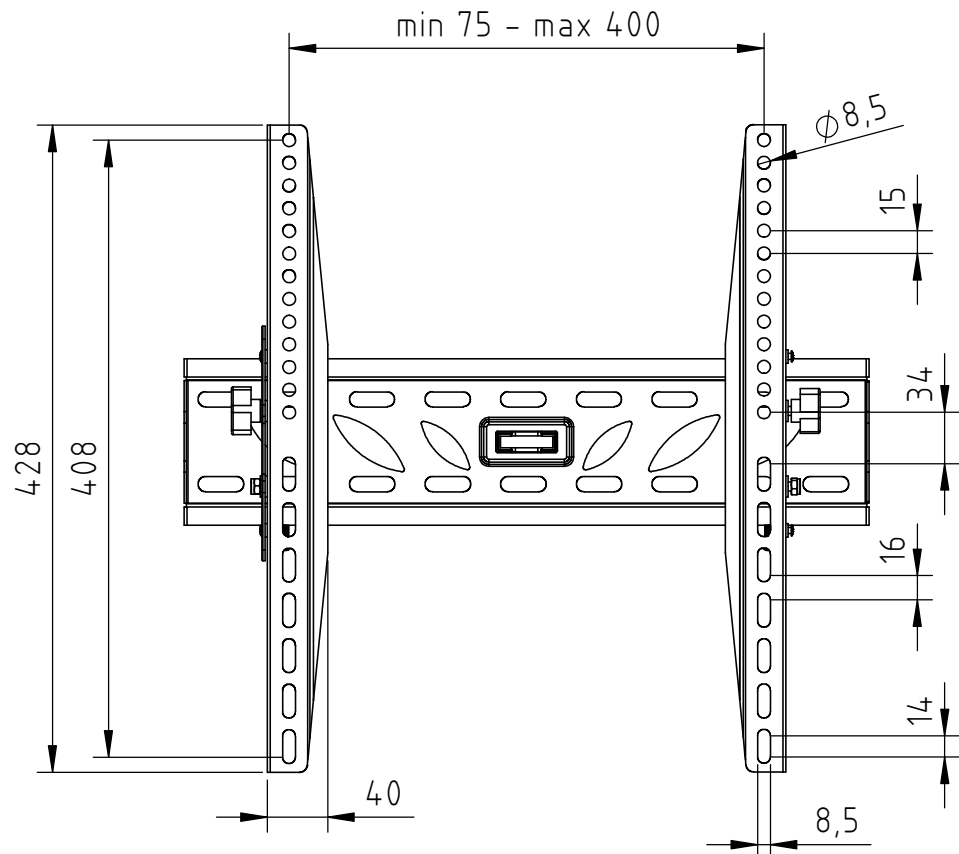

Schutzvermerk nach DIN 34 beachten!

Eigentumsrechte
Die in dieser Zeichnung enthaltenen Informationen sind alleiniges Eigentum der Hama GmbH & Co. KG. Der Nachbau einzelner Teile oder im Ganzen sind ohne schriftliche Genehmigung der Hama GmbH & Co. KG verboten.

The information contained in this drawing is the sole property of Hama Company. Any reproduction in part or as a whole without the written permission of Hama Company is prohibited.

Alle Maße in mm / all dimensions in mm

Verantw. Abt.:	Datum: 14.11.2012	Erstellt durch:		Format: A3
  Hama GmbH & Co KG 86653 Monheim/Germany	Projekt-Nr: 96034	Oberflächenangaben nach ISO 1302		
	Projektbeschreibung: TV-Wandhalterung / wall bracket	Allgemeintoleranz nach DIN 2768-m		
	Dateiname: 96034	Blatt 1 von 1