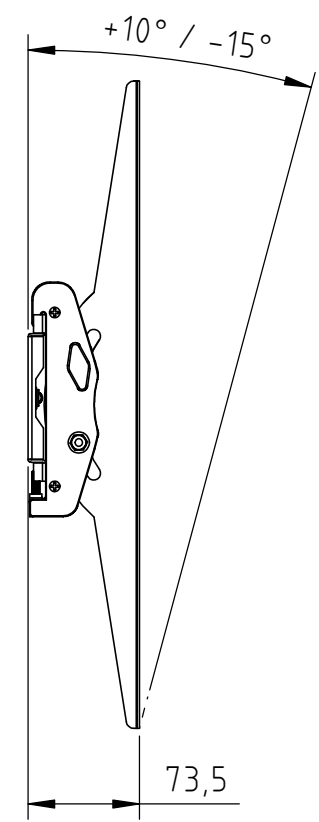

Schutzvermerk nach DIN 34 beachten!

Eigentumsrechte
Die in dieser Zeichnung enthaltenen Informationen sind alleiniges Eigentum der Hama GmbH & Co. KG. Der Nachbau einzelner Teile oder im Ganzen sind ohne schriftliche Genehmigung der Hama GmbH & Co. KG verboten.

The information contained in this drawing is the sole property of Hama Company. Any reproduction in part or as a whole without the written permission of Hama Company is prohibited.

Alle Maße in mm / all dimensions in mm

Verantw. Abt.:	Datum: 14.11.2012	Erstellt durch:		Format: A3
  Hama GmbH & Co KG 86653 Monheim/Germany	Projekt-Nr: 96034	Oberflächenangaben nach ISO 1302		
	Projektbeschreibung: TV-Wandhalterung / wall bracket	Allgemeintoleranz nach DIN 2768-m		
	Dateiname: 96034	Blatt 1 von 1