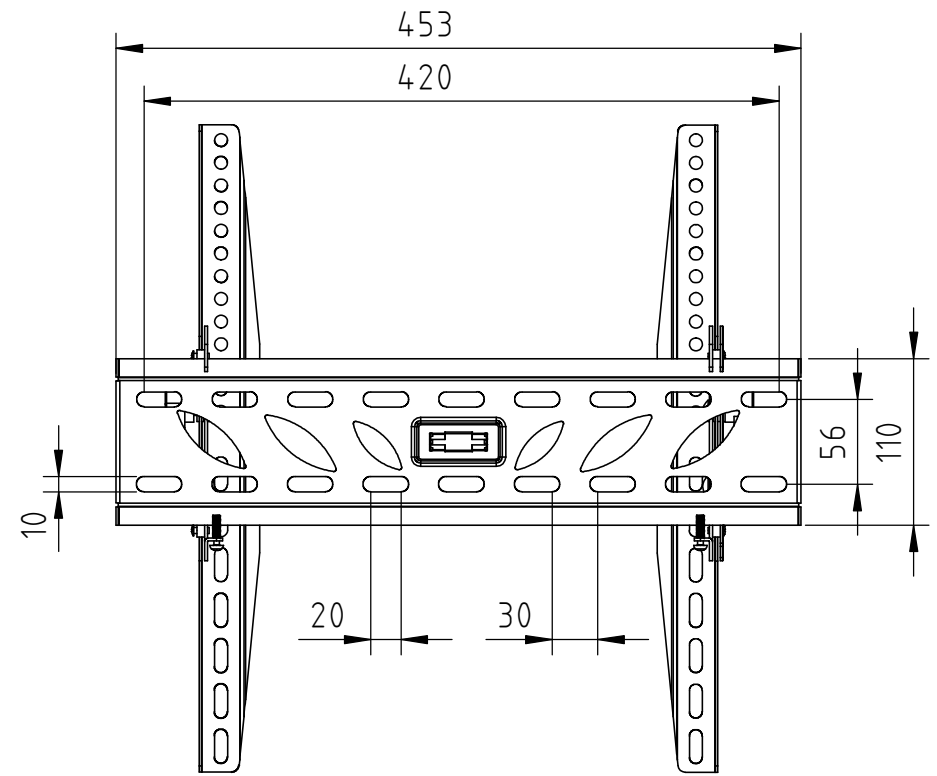

Schutzvermerk nach DIN 34 beachten!

Eigentumsrechte
Die in dieser Zeichnung enthaltenen Informationen sind alleiniges Eigentum der Hama GmbH & Co. KG. Der Nachbau einzelner Teile oder im Ganzen sind ohne schriftliche Genehmigung der Hama GmbH & Co. KG verboten.

The information contained in this drawing is the sole property of Hama Company. Any reproduction in part or as a whole without the written permission of Hama Company is prohibited.

Alle Maße in mm / all dimensions in mm

Verantw. Abt.:	Datum: 14.11.2012	Erstellt durch:		Format: A3
  Hama GmbH & Co KG 86653 Monheim/Germany	Projekt-Nr: 96034	Oberflächenangaben nach ISO 1302		
	Projektbeschreibung: TV-Wandhalterung / wall bracket	Allgemeintoleranz nach DIN 2768-m		
	Dateiname: 96034	Blatt 1 von 1