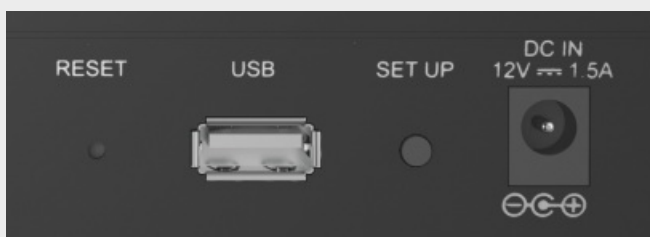

Smart-Speaker „Sirium1000ABT“

THE IDEAL COMPANION

Exhilarating garden parties with DJ Alexa? No problem! The "SIRIUM1000ABT" speaker can operate off the grid for up to 8 hours, and Alexa keeps working even without a connection to the router. Just create a wifi hotspot, pair the speaker and get the party started!

Spotify Connect – unlimited musical enjoyment

With Spotify Connect you can enjoy music wherever you like. Smartphone, PC and in future also directly via your soundbar – when changing the player music starts exactly at the place where you stopped it before. Millions of songs and always the most current hit lists at the touch of a button – this is Spotify Connect!

Amazon Alexa voice control on board

The Hama 'SIRIUM2000ABT' soundbar connects to the cloud-based Alexa Voice Service to play back music, set alarms and timers, make calls, call up the weather, the calendar, the traffic situation and sports results, manage the shopping list, or to just ask questions or control compatible smart home devices. Simply ask for a song, artist or genre from Amazon Music, Spotify, TuneIn and other services. Furthermore, audio books, radio stations, the news and much more can be played. Make calls and send messages to others who have a device with Amazon Alexa. Or quickly connect to other Alexa-enabled devices in your home using just your voice.

Bluetooth streaming – music transmission from a smartphone or tablet PC

There is a super wide choice but there is nothing like your own music. Thanks to Bluetooth you can stream your favourite songs quickly and easily from your smartphone, tablet, notebook or PC to the soundbar. Simply pair the soundbar and your device and enjoy your favourite music!

● Designed
● in
● Germany