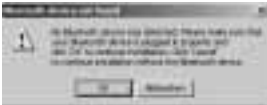

Now plug the USB adapter into an open USB port on your computer. It takes several minutes to install the driver programme.