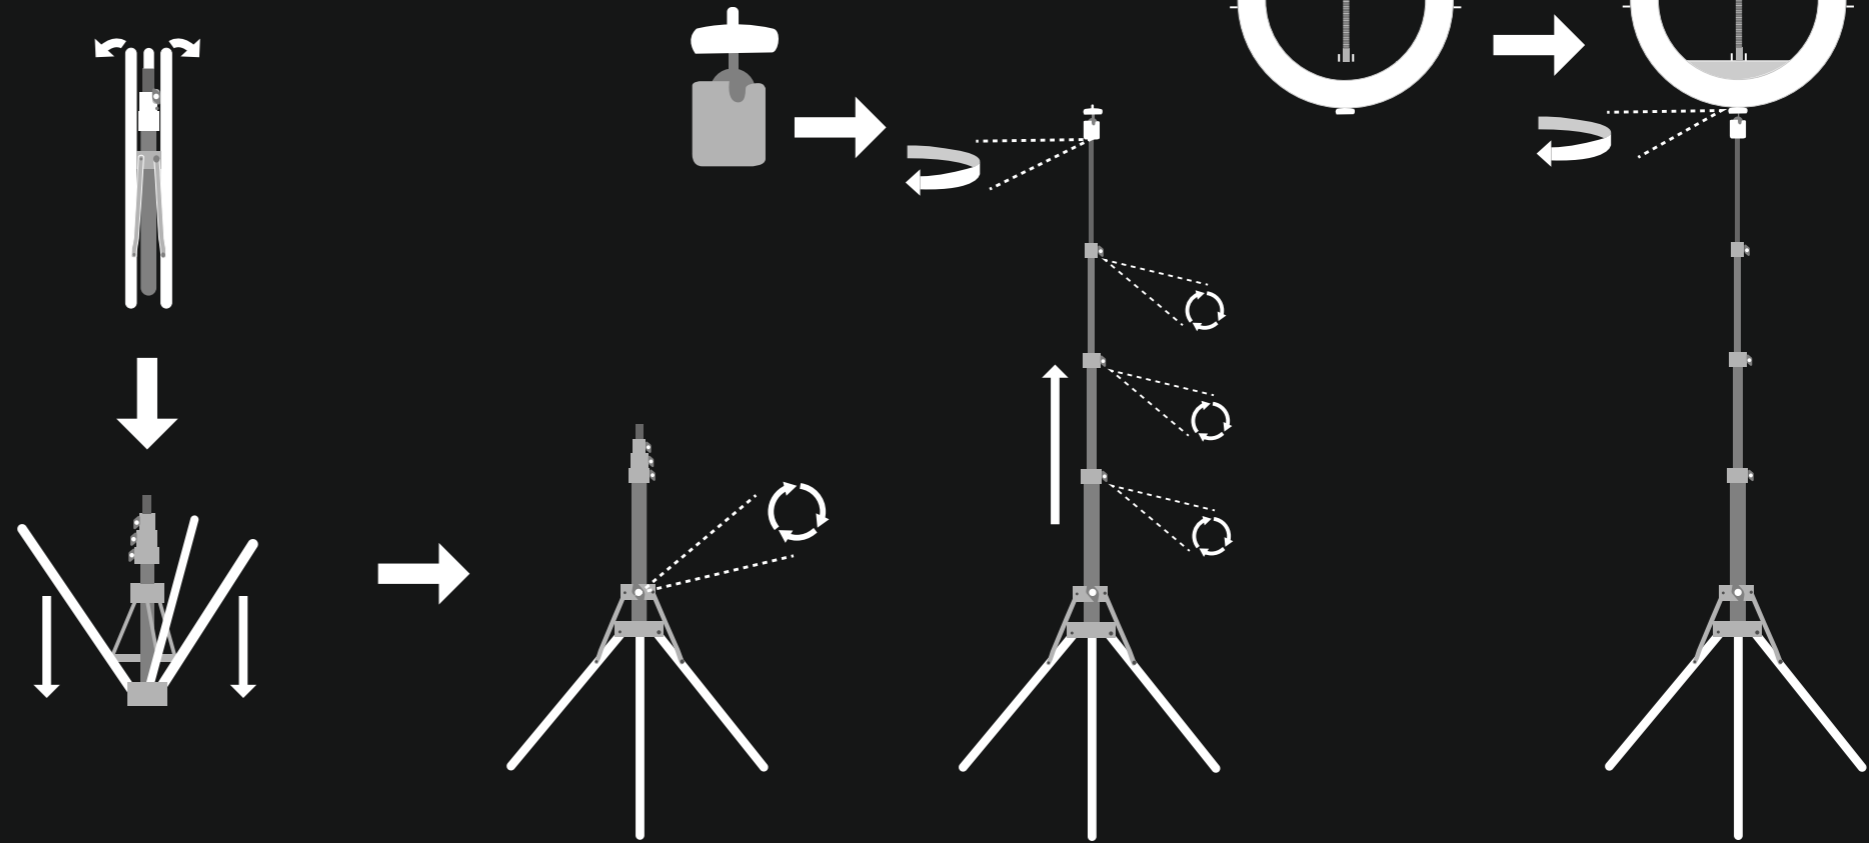

URAGE

STREAMLIGHT 900

LED RING LIGHT

1 Assembling

2 Adjusting

5

6

7