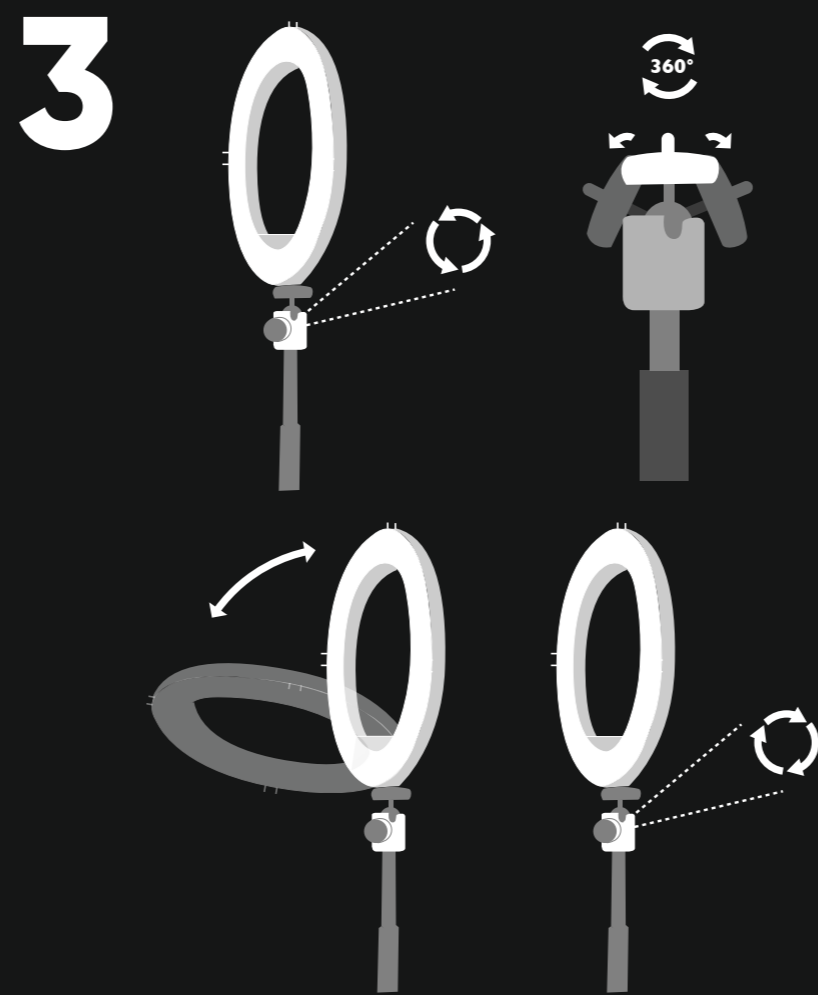

URAGE

STREAMLIGHT 900

LED RING LIGHT

1 Assembling

2 Adjusting

5

6

7