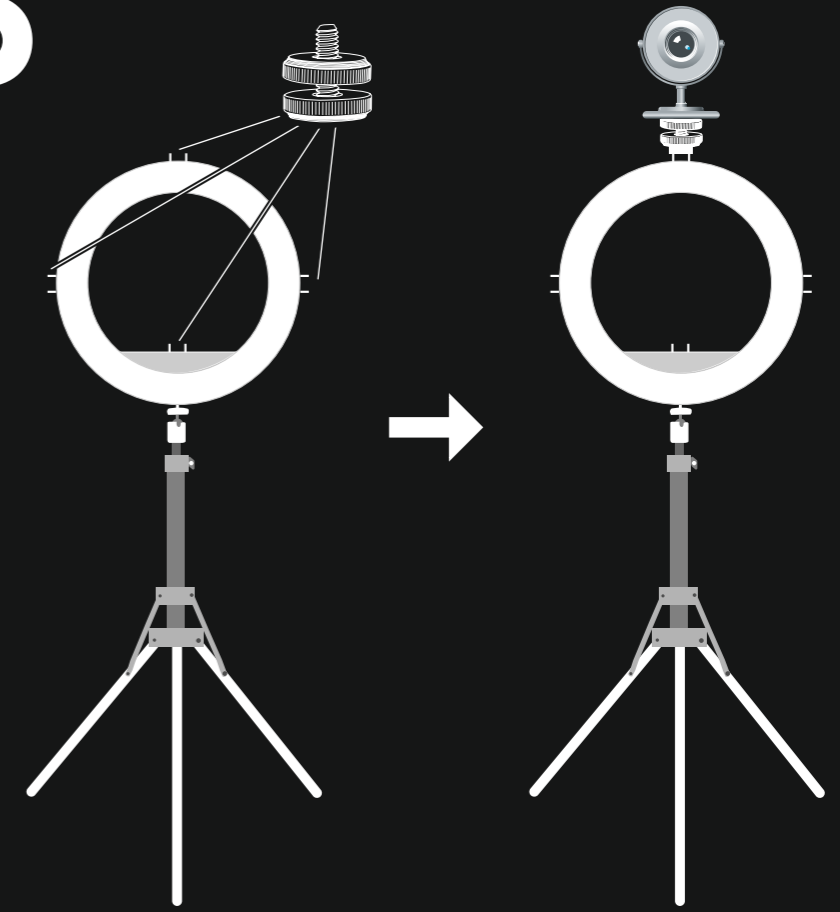

5

6

7

8

Remote

??
download.urage.com
00004697
→ Downloads

download.urage.com/00004697

URAGE

Service & Support
www.urage.com
+49 9091 502-0
D GB

Hama GmbH & Co KG
86652 Monheim / Germany

0004697/03_24