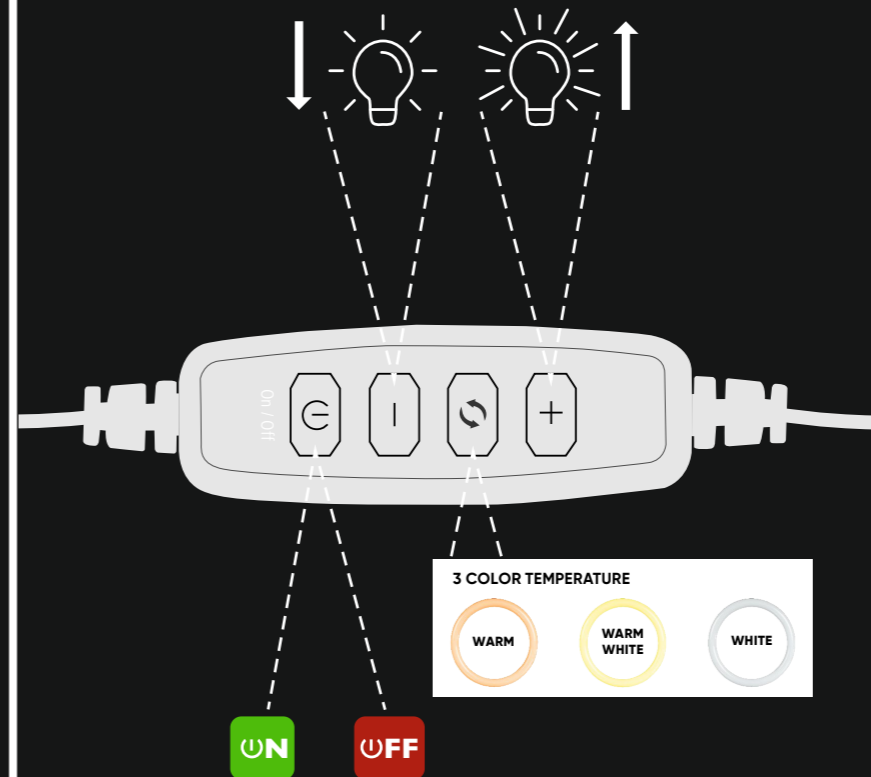

5

6

7

8

Remote

??
download.urage.com
00004697
→ Downloads

download.urage.com/00004697

URAGE

Service & Support
www.urage.com
+49 9091 502-0
D GB

Hama GmbH & Co KG
86652 Monheim / Germany

0004697/03_24