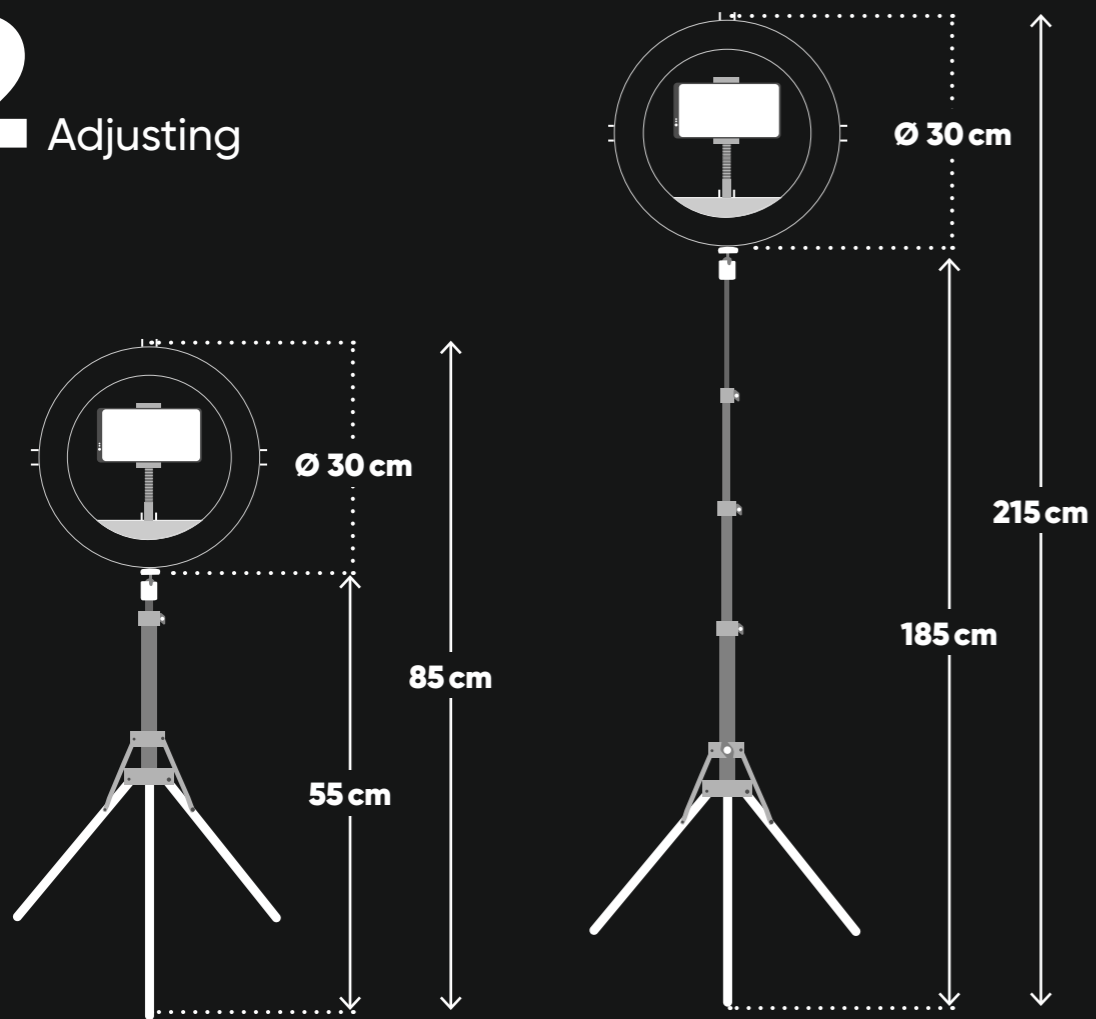

URAGE

STREAMLIGHT 900

LED RING LIGHT

1 Assembling

2 Adjusting

5

6

7