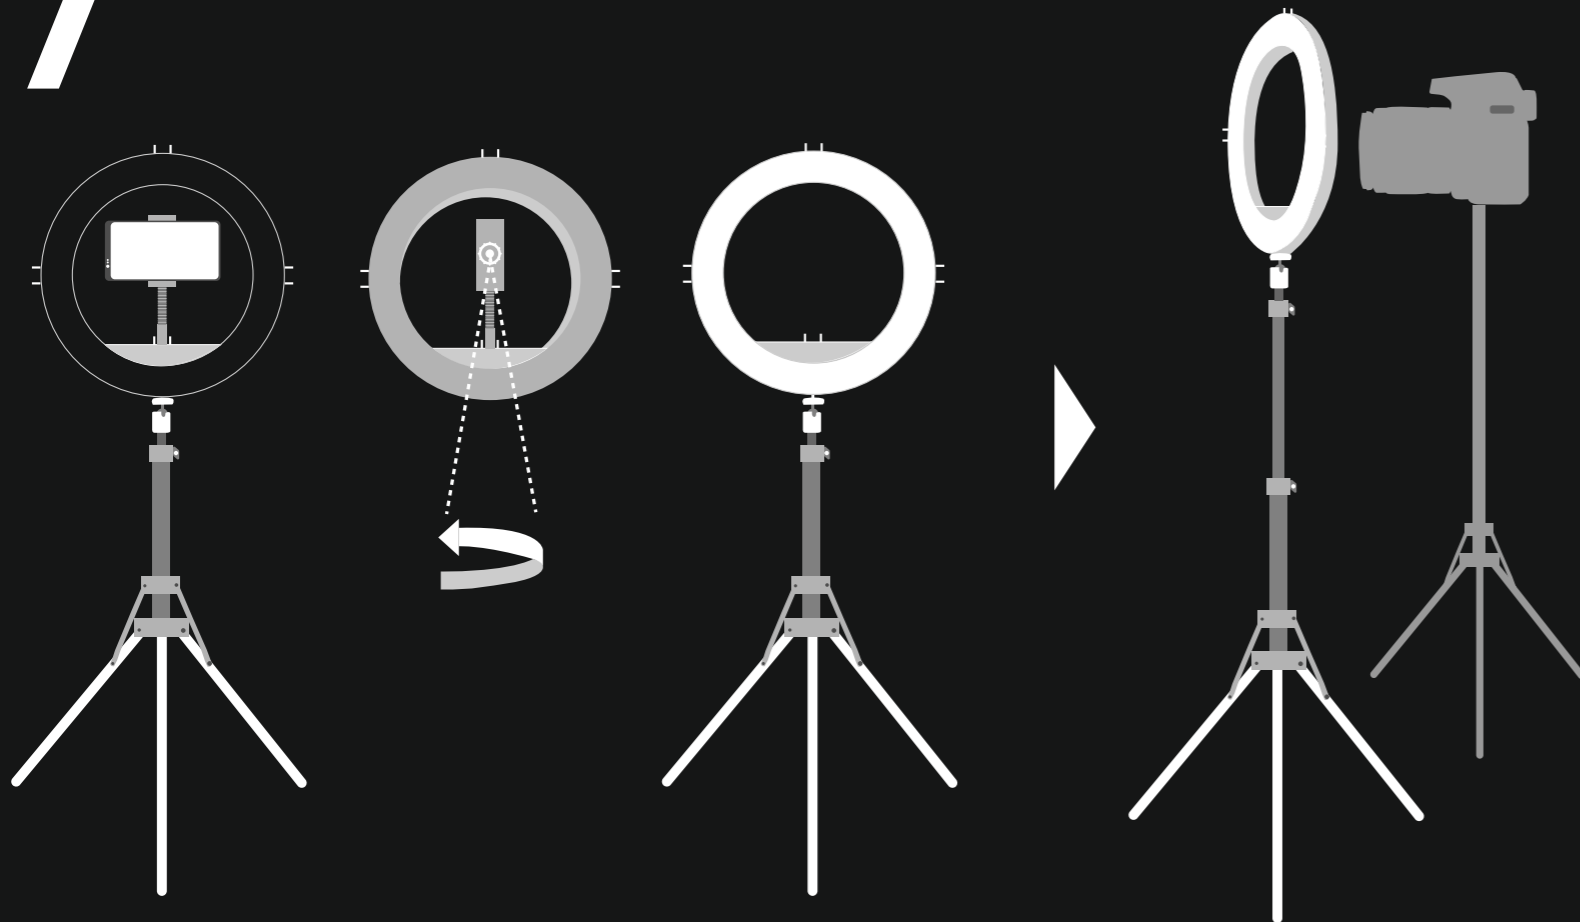

5

6

7

8

Remote

??
download.urage.com
00004697
→ Downloads

download.urage.com/00004697

URAGE

Service & Support
www.urage.com
+49 9091 502-0
D GB

Hama GmbH & Co KG
86652 Monheim / Germany

0004697/03_24