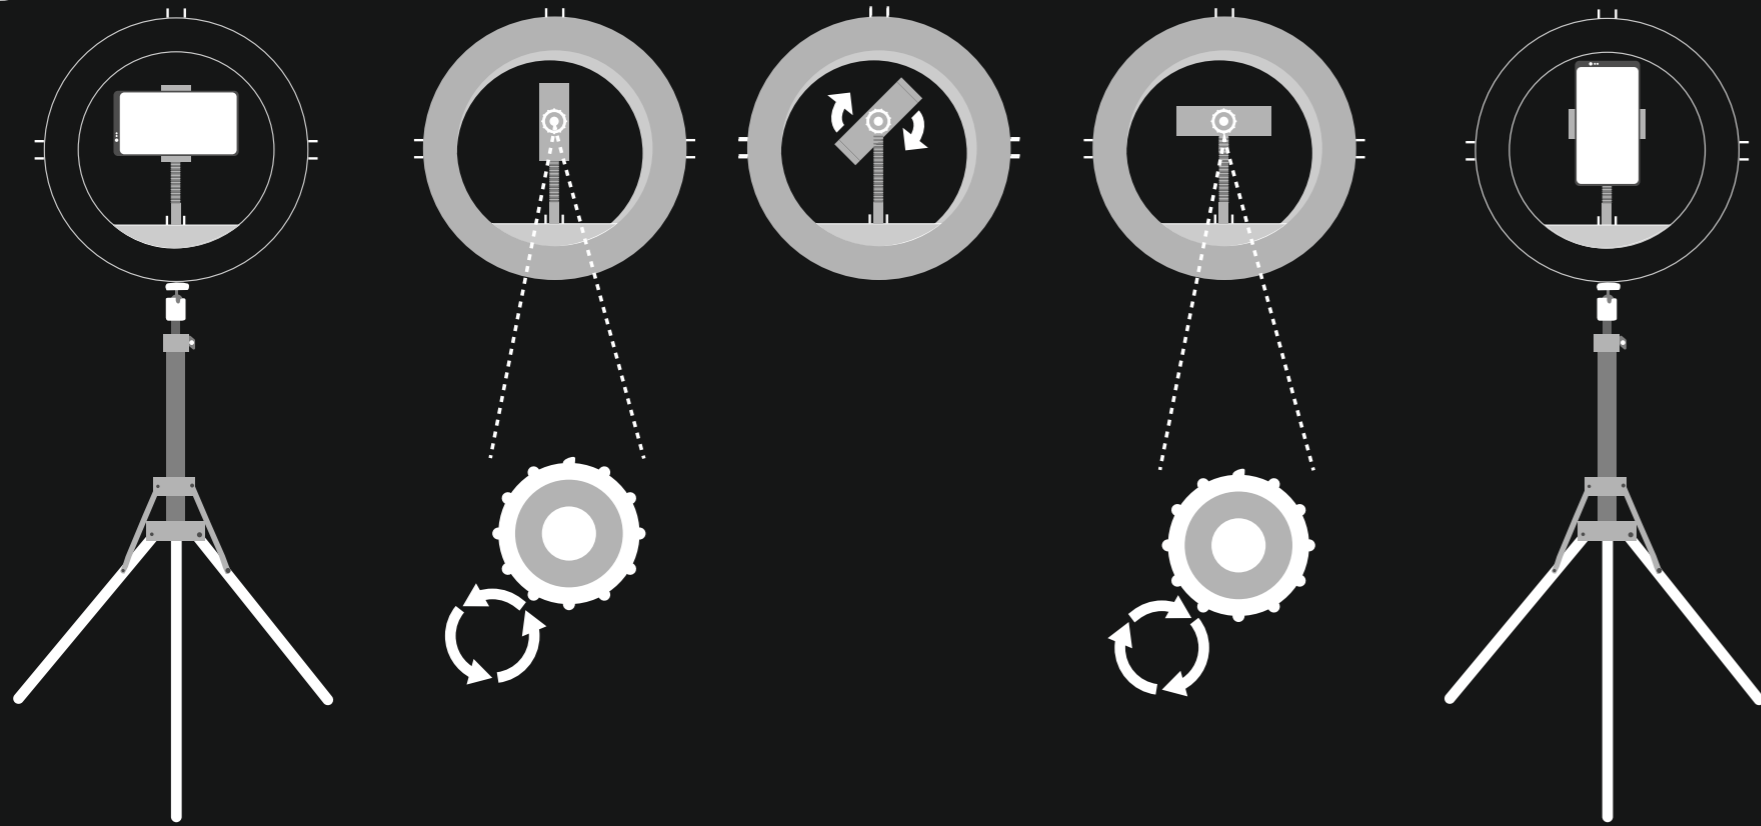

5

6

7

8

Remote

??
download.urage.com
00004697
→ Downloads

download.urage.com/00004697

URAGE

Service & Support
www.urage.com
+49 9091 502-0
D GB

Hama GmbH & Co KG
86652 Monheim / Germany

0004697/03_24