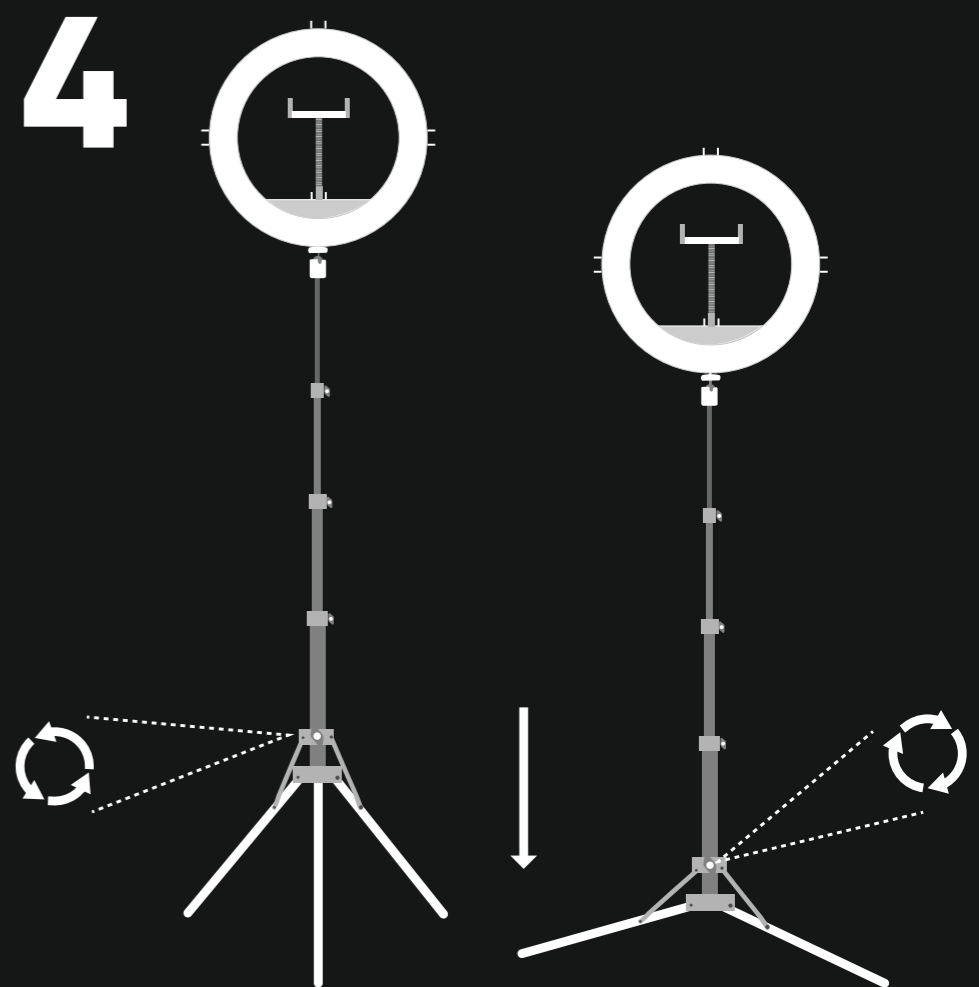

URAGE

STREAMLIGHT 900

LED RING LIGHT

1 Assembling

2 Adjusting

5

6

7