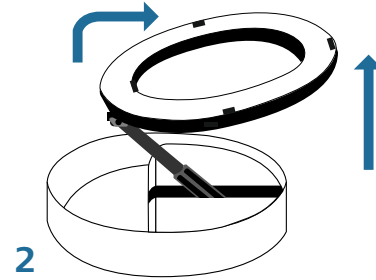

Hama GmbH & Co KG
86652 Monheim / Germany

Service & Support

www.hama.com

+49 9091 502-0

D GB

Raccolta Carta

www.hama.com/nep
00004665/11.23

All listed brands are trademarks of the corresponding companies. Errors and omissions excepted, and subject to technical changes. Our general terms of delivery and payment are applied.

A