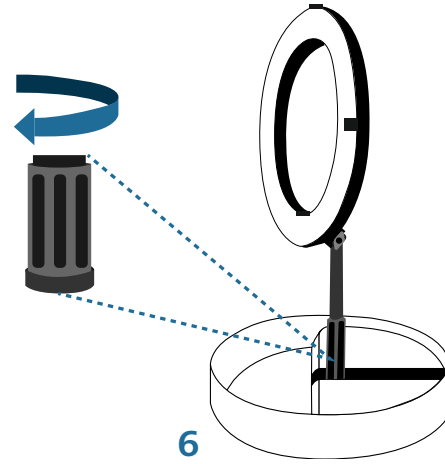

hama

00
004665

LED RGB RING LIGHT

SpotLight FoldUp RGB 102

Hama GmbH & Co KG
86652 Monheim / Germany

Service & Support

www.hama.com

+49 9091 502-0

D GB

Raccolta Carta

www.hama.com/nep
00004665/11.23

All listed brands are trademarks of the corresponding companies. Errors and omissions excepted, and subject to technical changes. Our general terms of delivery and payment are applied.

A

B

C