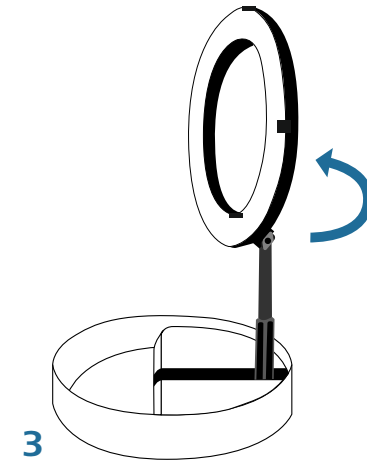

Hama GmbH & Co KG
86652 Monheim / Germany

Service & Support

www.hama.com

+49 9091 502-0

D GB

Raccolta Carta

www.hama.com/nep
00004665/11.23

All listed brands are trademarks of the corresponding companies. Errors and omissions excepted, and subject to technical changes. Our general terms of delivery and payment are applied.

A