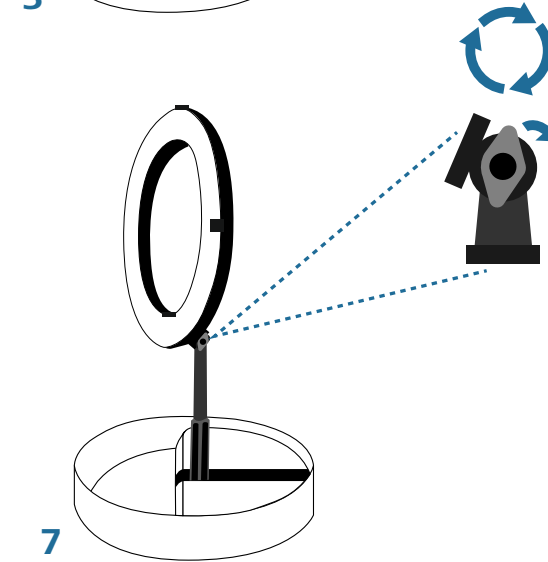

hama

00
004665

LED RGB RING LIGHT

SpotLight FoldUp RGB 102

Hama GmbH & Co KG
86652 Monheim / Germany

Service & Support

www.hama.com

+49 9091 502-0

D GB

Raccolta Carta

www.hama.com/nep
00004665/11.23

All listed brands are trademarks of the corresponding companies. Errors and omissions excepted, and subject to technical changes. Our general terms of delivery and payment are applied.

A