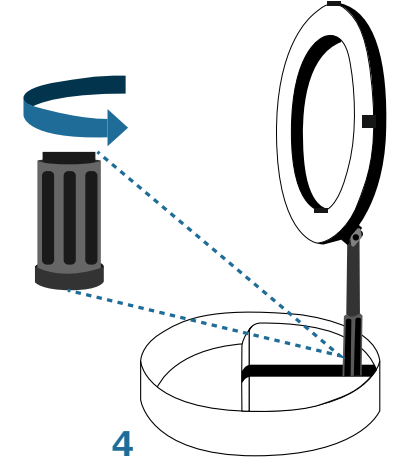

Hama GmbH & Co KG
86652 Monheim / Germany

Service & Support

www.hama.com

+49 9091 502-0

D GB

Raccolta Carta

www.hama.com/nep
00004665/11.23

All listed brands are trademarks of the corresponding companies. Errors and omissions excepted, and subject to technical changes. Our general terms of delivery and payment are applied.

A