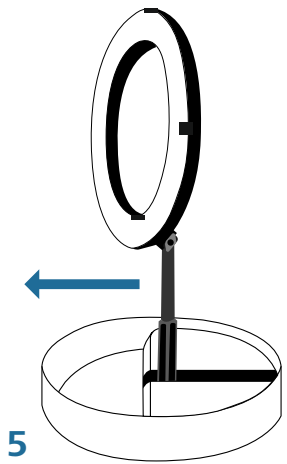

Hama GmbH & Co KG
86652 Monheim / Germany

Service & Support

www.hama.com

+49 9091 502-0

D GB

Raccolta Carta

www.hama.com/nep
00004665/11.23

All listed brands are trademarks of the corresponding companies. Errors and omissions excepted, and subject to technical changes. Our general terms of delivery and payment are applied.

A